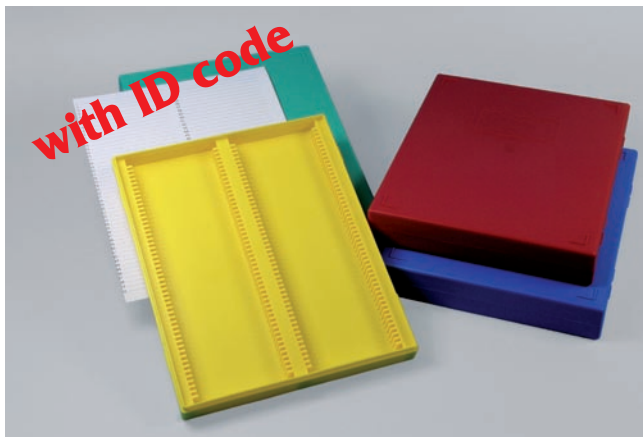

Obi Box 100 Slide Box for 100 Slides

With index card and numbering in lower section.
For slides 76x26 mm. Made of polystyrene.
185x230x35 mm (WxDxH).

Cat. No.	Colour
KOS35-100BU	blue
KOS35-100GR	green
KOS35-100RE	red
KOS35-100YE	yellow

Matching Racks

Vertical Racks
Please request!

Horizontal Racks
Please request!

Drawer Racks
Please request!